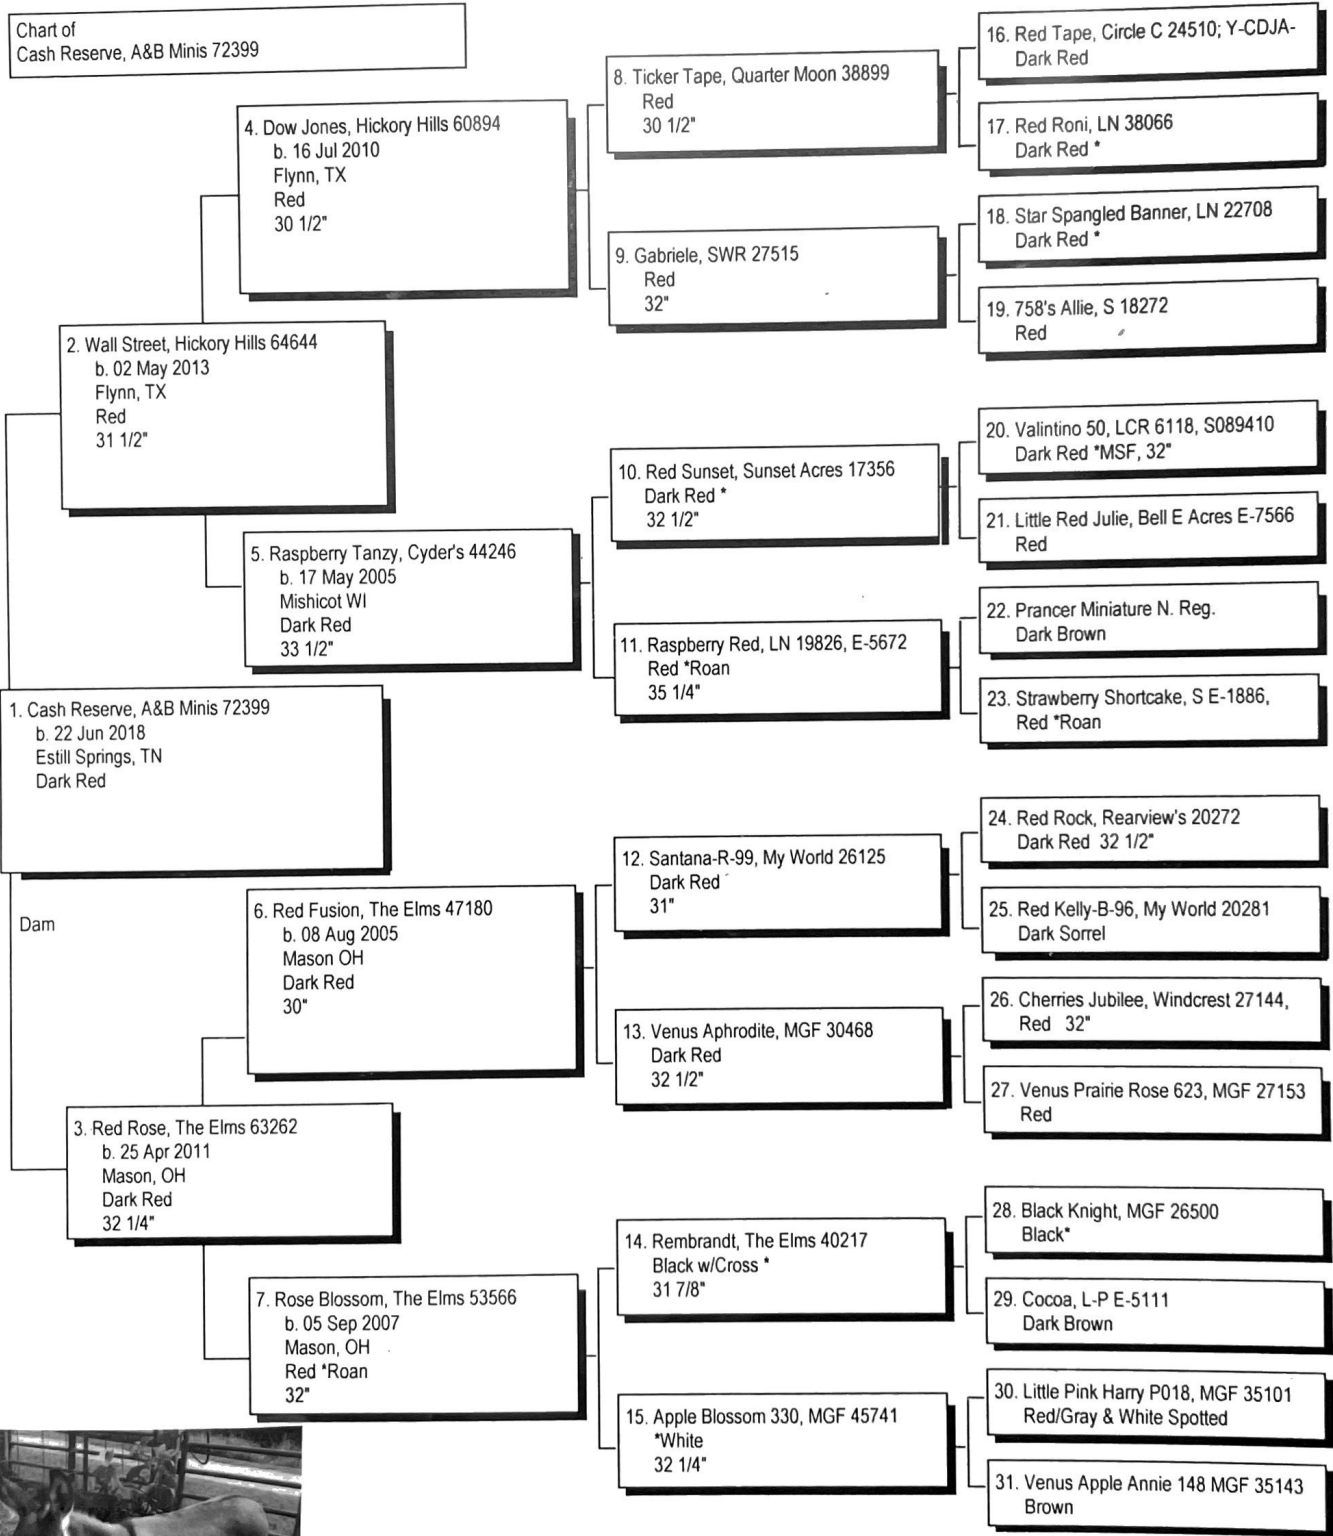

Pedigree

Chart #1

Cash Reserve

The American Donkey and Mule Society
 P.O. Box 1210, Lewisville, TX 75067 (972) 219-0781
 The American Donkey and Mule Society is not responsible
 for errors in information submitted to the registry.