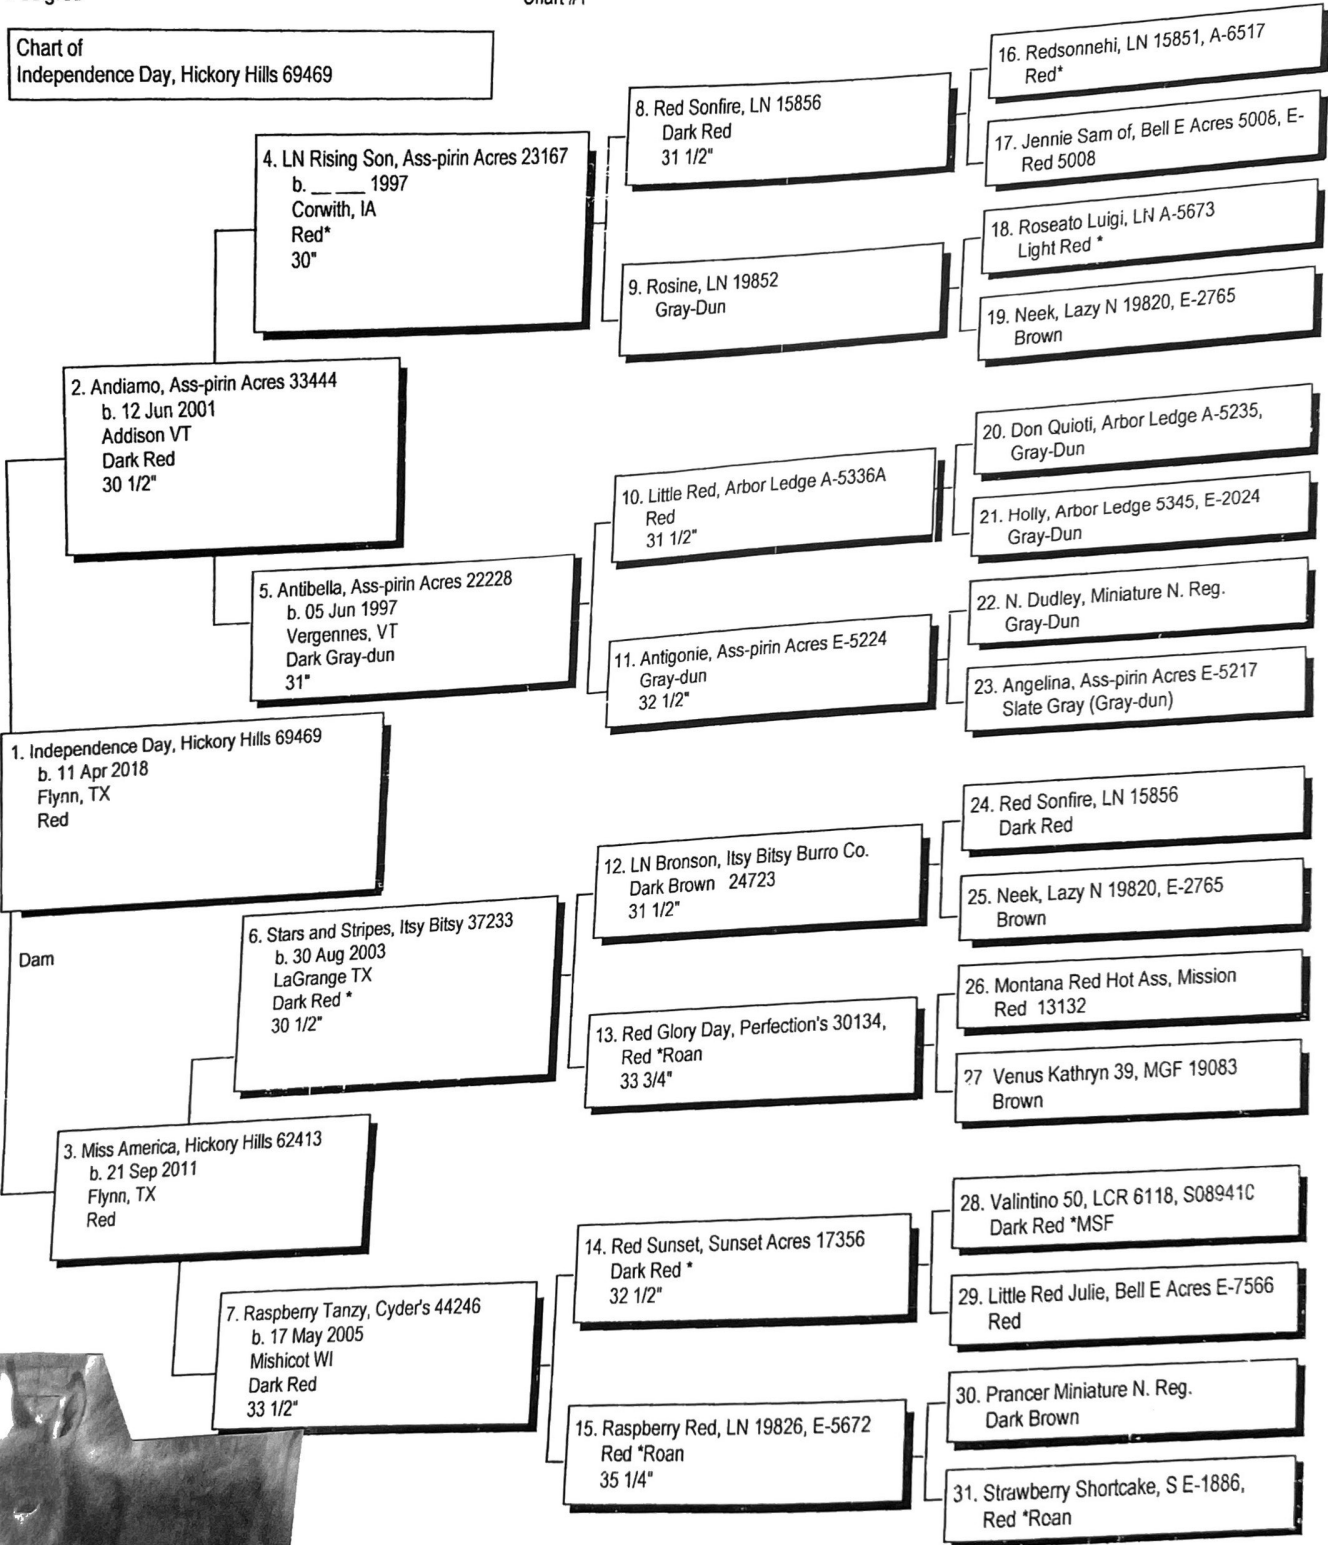

Pedigree

Chart #1

Chart of
Independence Day, Hickory Hills 69469

The American Donkey and Mule Society,
PO Box 1210, Lewisville TX 75067
www.lovelongears.com/ (972) 219-0781
The American Donkey and Mule Society is not
responsible for errors in information submitted to
the registry.